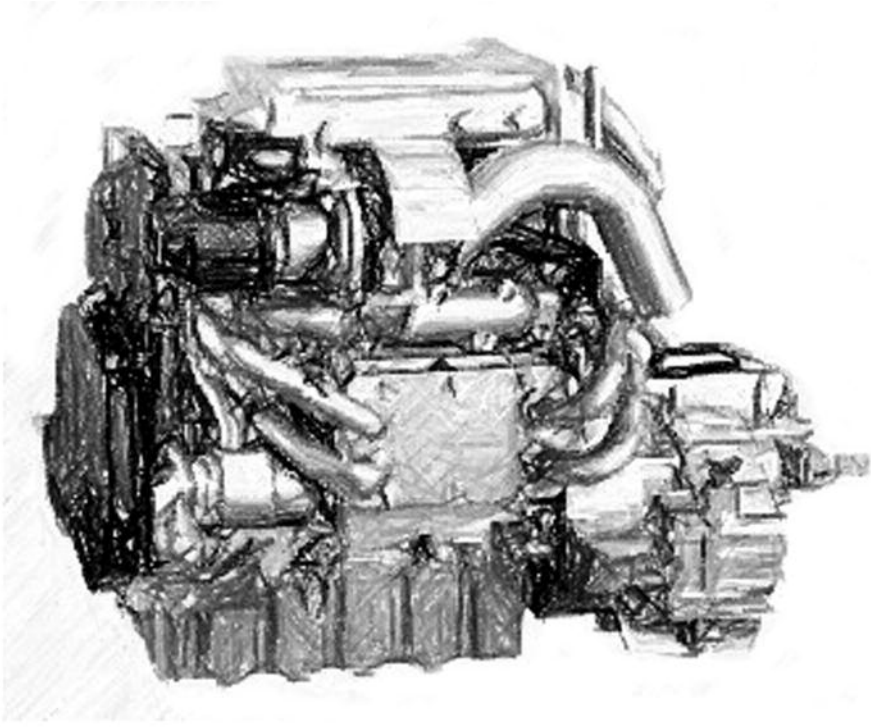

cef

Catalogo 2018

SAM ALLEN WHOLESAL
MARINE, RV & INDUSTRIAL ACCESSORIES

Catalogo 2018

Marine Catalogue Catalogo Nautica

2018

CERTIFICATO N. EMS-2985/S
CERTIFICATE No. EMS-2985/S

SI CERTIFICA CHE IL SISTEMA DI GESTIONE AMBIENTALE DI
IT IS HEREBY CERTIFIED THAT THE ENVIRONMENTAL MANAGEMENT SYSTEM OF